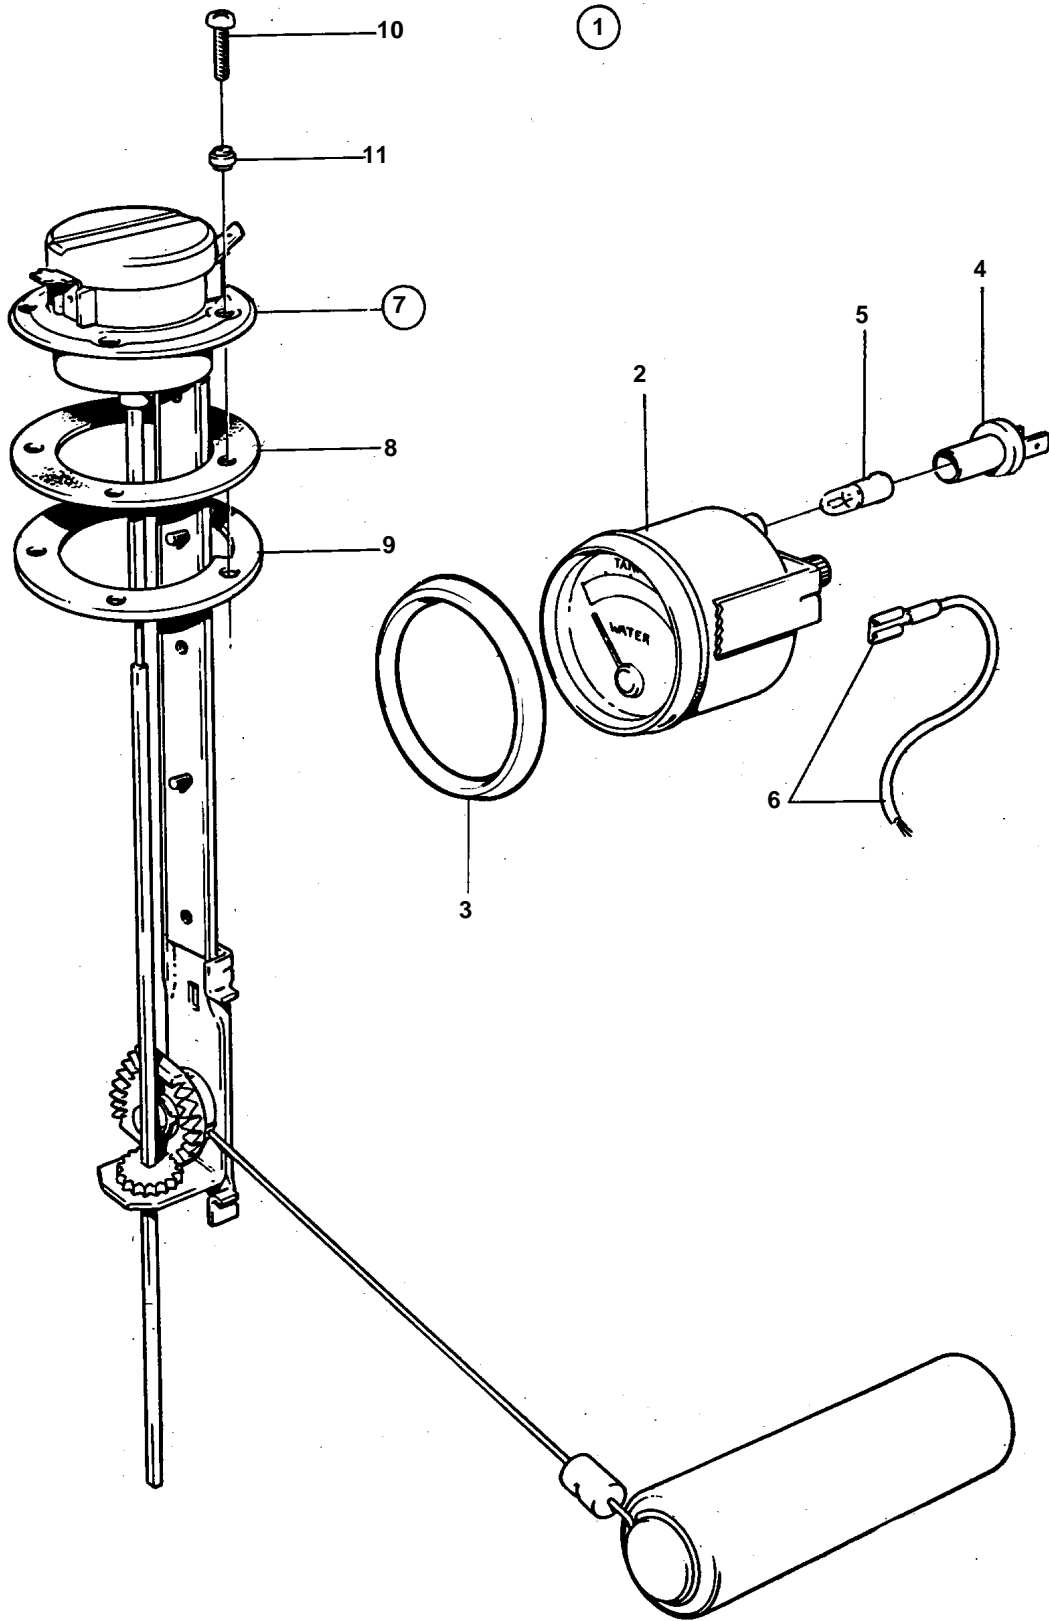

COMMON

COMMON

REF	PART NO.	QTY	DESCRIPTION	NOTES
1	858880	1		24V
2	828633	1	· Tank gauge	
3	828542	1	· Front ring	REPL BY 858643
	858643	1	· Front ring	
4	808175	1	· Bulb socket	
5	182059	1	· Bulb	
6		X	· CABLES AND TERMINALS	SEE GROUP 3
7	837999	1	· Tank sensor	
8	89865	1	· · Gasket	
9	834480	1	· · Flange	
10	956078	4	· · Screw	L = 16 MM
11	834481	5	· · Gasket	